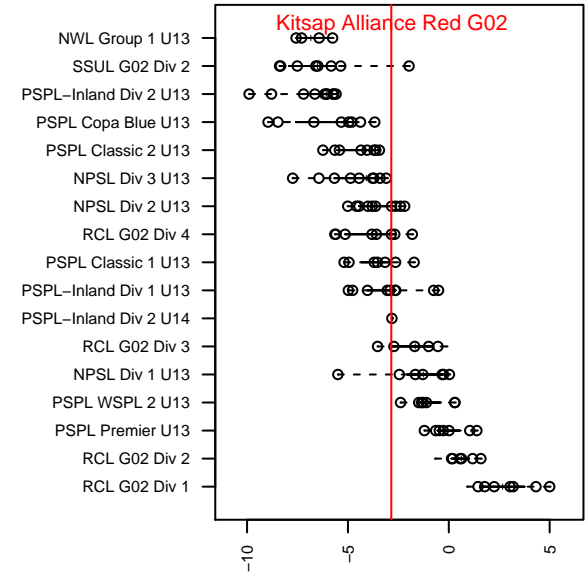

**attack and defense rating
relative to others at age
and all opponents in last 13 months**