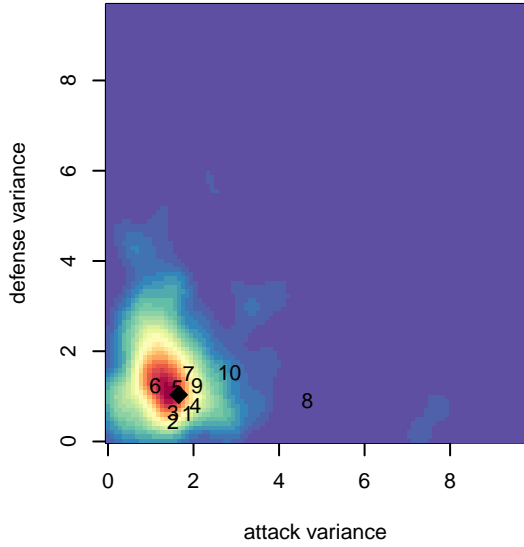

**attack and defense variance (black dot)
relative to other teams
and top 10 in region**