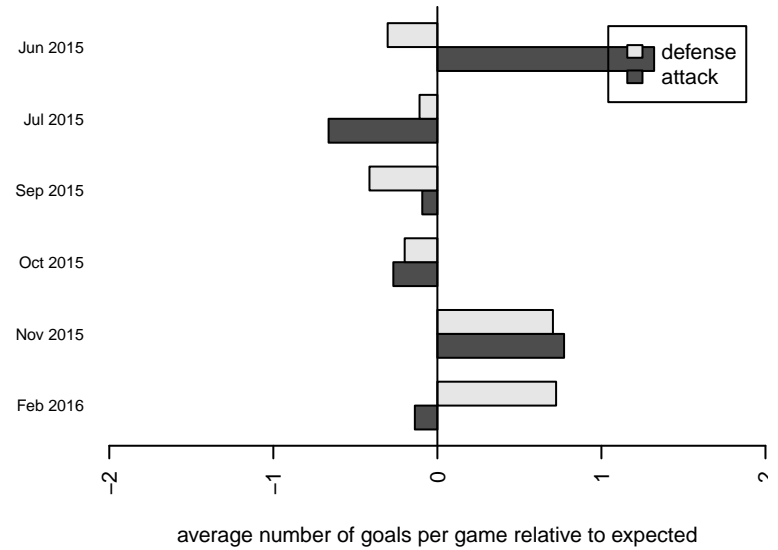

Performance relative to 13 month average