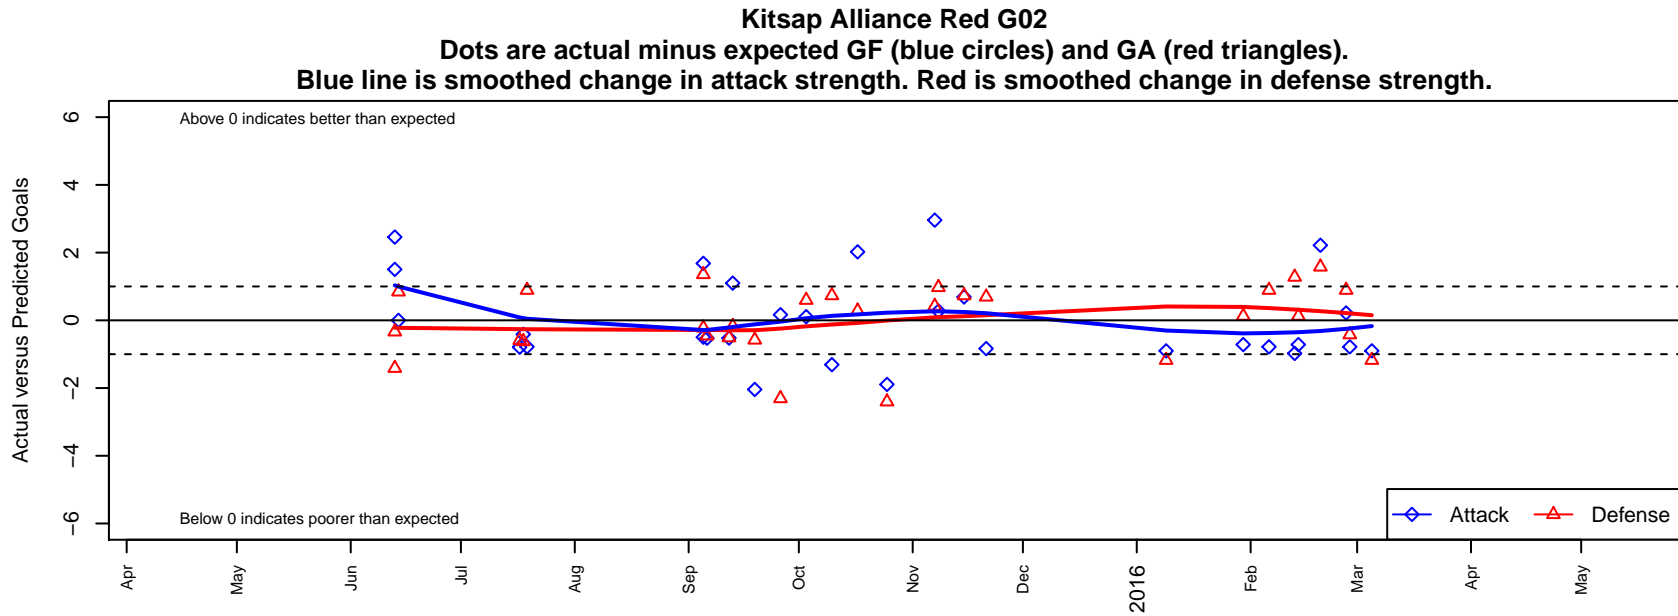

**attack and defense variance (black dot)
relative to other teams
and top 10 in region**

**attack and defense rating
relative to others at age
and all opponents in last 13 months**

Kitsap Alliance Red G02

Westsound FC
Silverdale, WA
G02 total strength=837
attack=1.05 defense=1.23
fall league = RCL G02 Div 4
spr league = Win RCL G02 Div 4
notes= A

alt names used:
Kitsap Alliance FC G02 A
Kitsap Alliance FC GU13
Kitsap Alliance FC GU13
KITSAP ALLIANCE FC GU13 (WA)
Kitsap Alliance FC G02 A

Venues played:
2015 Starfire Spring Classic GU13 Gold
2015 Nike Crossfire Challenge Gold Group U13
2015 Labor Day Cup GU13 Gold
2015 RCL G02 Div 4
2015 Win RCL G02 Div 4